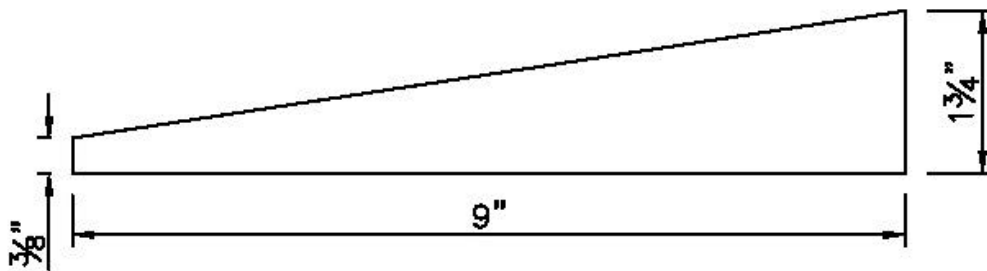

Our Wheel Chair Access Curbs are made from 100% recycled rubber and are available in 4 ft. and 8 ft. lengths. This very durable curb is designed for both inside and outside artificial turf field installations. This curb is ideal for high traffic areas where people and equipment need a sloped access to the field surface.

They are easily anchored or glued to any surface giving you an unencumbered access to the field. .250in to 1.75in rise over 9in.

END PROFILE

4'-0" & 8'-0" LONG UNITS

8FT LONG UNITS

SIDE VIEW OF CURB

TOP VIEW OF CURB