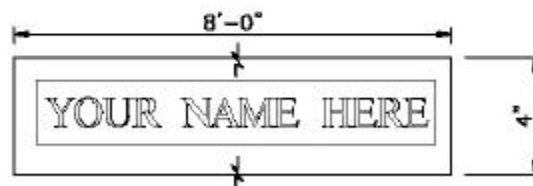

They are easily anchored or glued to any surface giving you an unencumbered access to the field. .250in to 1.75in rise over 9in.

END PROFILE

4'-0" & 8'-0" LONG UNITS

8FT LONG UNITS

SIDE VIEW OF CURB

TOP VIEW OF CURB