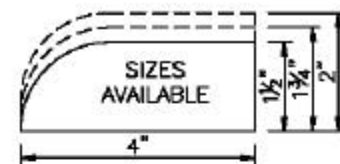

Our Wheel Chair Access Curbs are made from 100% recycled rubber and are available in 4 ft. and 8 ft. lengths. This very durable curb is designed for both inside and outside artificial turf field installations. This curb is ideal for high traffic areas where people and equipment need a sloped access to the field surface.

They are easily anchored or glued to any surface giving you an unencumbered access to the field. .250in to 1.75in rise over 9in.

END PROFILE

4'-0" & 8'-0" LONG UNITS

8FT LONG UNITS

SIDE VIEW OF CURB

TOP VIEW OF CURB