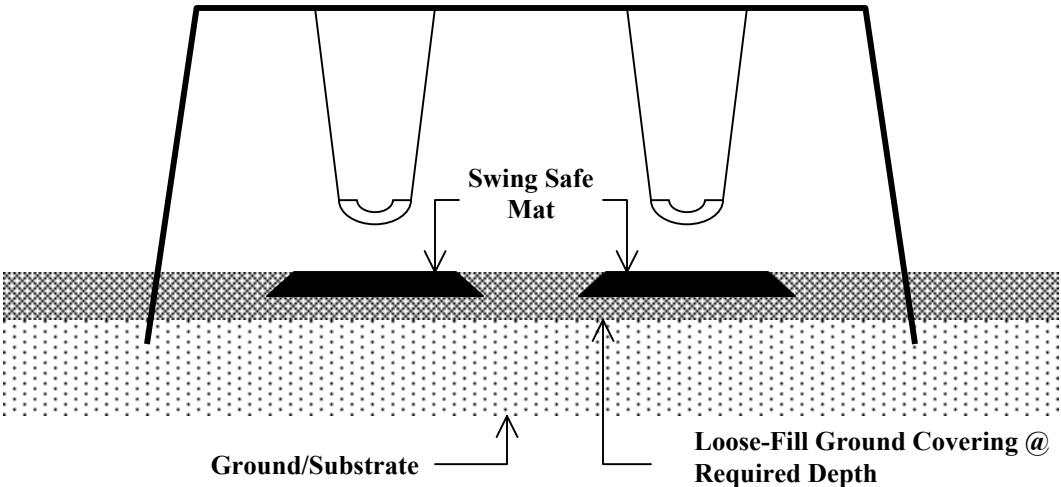

The 3'x5'x2" Swing Safe Mat was developed for use under swings and slides. Used with either loose filled or pour n place rubber surfacing playgrounds. This product offers you added protection in areas that sustain extreme traffic.

The Swing Safe Mat eliminates the deep, water filled crevasses that are commonly found under swings and at the end of slides. It prevents kick outs - which often occur with loose filled materials. This mat provides a safety zone where a fall to surface may occur. A 2'x4'x1" version of this product is also available for the daycare or home playground market. Available in Red, Green, Brown and Black.

Swing Safe Mat Installation and Specification Detail

***Swing Safe Mats are recommended for use in conjunction with a loose fill ground covering. The mats should be recessed into the loose fill material.**