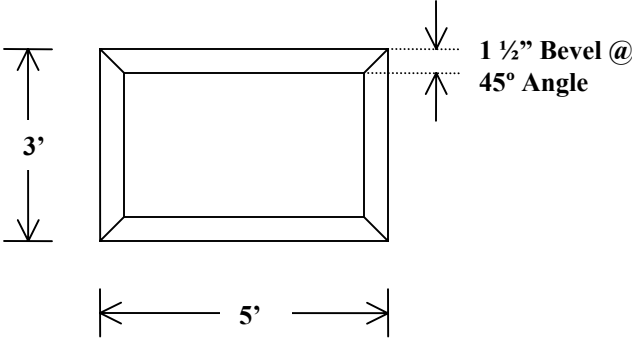

The 3'x5'x2" Swing Safe Mat was developed for use under swings and slides. Used with either loose filled or pour n place rubber surfacing playgrounds. This product offers you added protection in areas that sustain extreme traffic.

The Swing Safe Mat eliminates the deep, water filled crevasses that are commonly found under swings and at the end of slides. It prevents kick outs - which often occur with loose filled materials. This mat provides a safety zone where a fall to surface may occur. A 2'x4'x1" version of this product is also available for the daycare or home playground market. Available in Red, Green, Brown and Black.

Top View of Mat

Bottom View of Mat